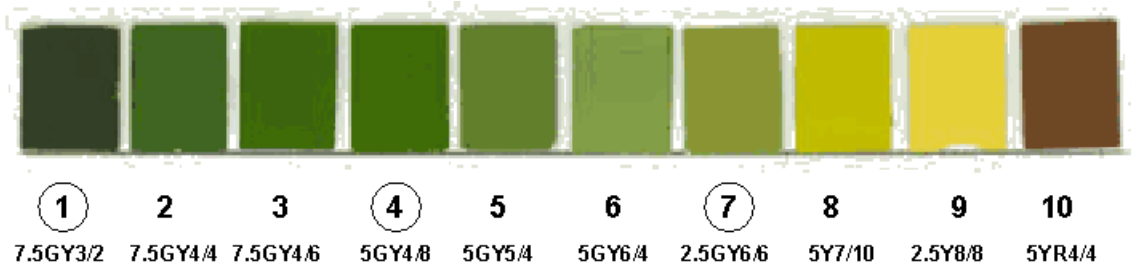

Rating Pecan Leaf Color using Munsell Color Chips

alternatively, use 1-3 scale where 1=dark green (7.5GY3/2); 2=medium green (5GY4/8); 3=yellow green (2.5GY6/6)